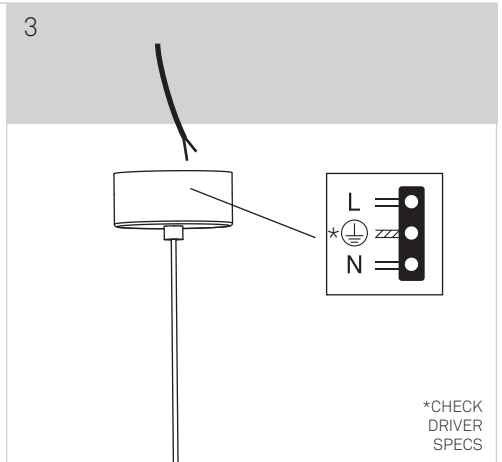

NOWAY

PENDANT 350

LEDS C4

i LightForLife

 2.4 GHz 5GHz	1 ON	2 smartapp.tuya.com/lightforlifsmart
3 ON	4 	5
		6

APP

leds-c4.com/sites/default/files/media/files/manual-lightforlife-en.pdf

i LightForLife