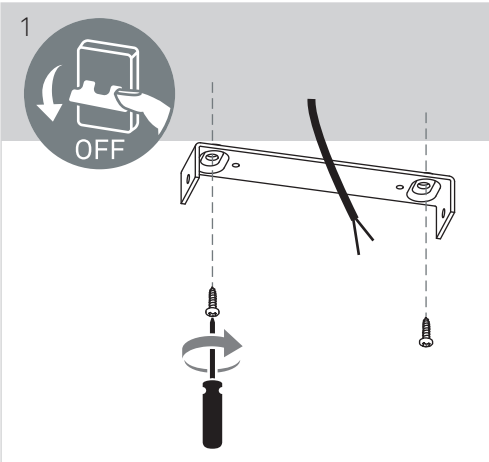

NOWAY

PENDANT 350

LEDS C4

i LightForLife

 2.4 GHz 5GHz	1 ON	2 smartapp.tuya.com/lightforlifsmart
3 ON	4 	5
		6

APP

leds-c4.com/sites/default/files/media/files/manual-lightforlife-en.pdf

i LightForLife