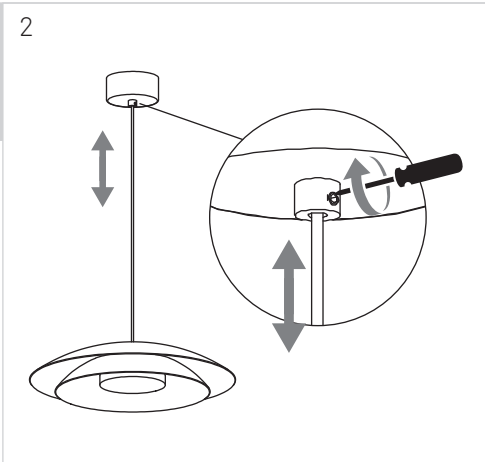

NOWAY

PENDANT 350

LEDS C4

i LightForLife

 2.4 GHz 5GHz	1 ON	2 smartapp.tuya.com/lightforlifsmart
3 ON	4 	5
		6

APP

leds-c4.com/sites/default/files/media/files/manual-lightforlife-en.pdf

i LightForLife