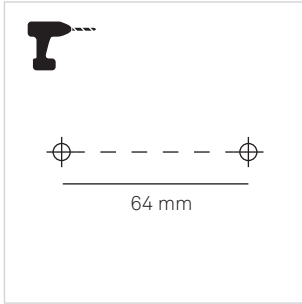

NOWAY

PENDANT 350

LEDS C4

i LightForLife

 2.4 GHz 5GHz	1 ON	2 smartapp.tuya.com/lightforlifsmart
3 ON	4 	5
		6

APP

leds-c4.com/sites/default/files/media/files/manual-lightforlife-en.pdf

i LightForLife