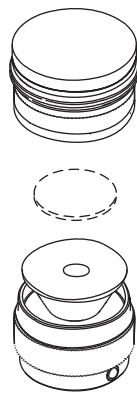

MAX

CEILING ON-OFF

LEDS C4

i

OPTIONAL
NOT INCLUDED

* RUGGED FACE OUTSIDE
** LIGHT DIRECTION