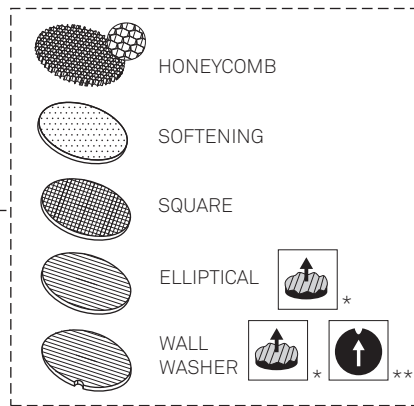

MAX

CEILING ON-OFF

LEDS C4

i

OPTIONAL
NOT INCLUDED

* RUGGED FACE OUTSIDE
** LIGHT DIRECTION