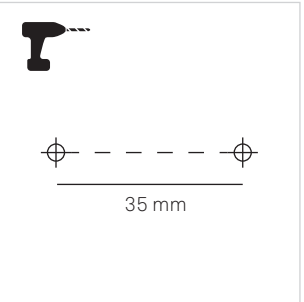

MAX

CEILING ON-OFF

LEDS C4

i

OPTIONAL
NOT INCLUDED

* RUGGED FACE OUTSIDE
** LIGHT DIRECTION