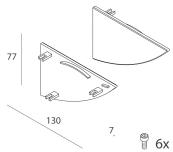

COMPLETION ACCESSORIES

VELA: LIN. COPPIA TESTATE BIA

100422.01