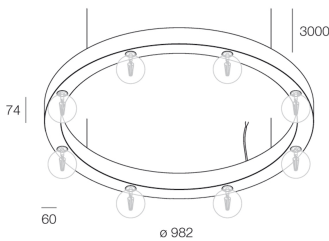

Features

Use: Indoor
Type of installation: SUSPENDED
Emission: DIRECT
Colour: GOLD
L: Ø 982mm
A: 60mm
H: 74mm
Made in: ITALY
Warranty: 5 years
Weight: 6.9kg

Tech data

Luminaire input power: 96W
IP: 20
Insulation class: I
Supply voltage: 220-240V 50/60Hz
SELV: No

Source

Light source: LED
Source power: 8X12W MAX

Compliance

CEI EN 60598-1:2015 + A11:2009. IEC 60598-2:2015 2-5

[View more product info](#)

EDY R

109601.22

ELECTRICAL ACCESSORIES