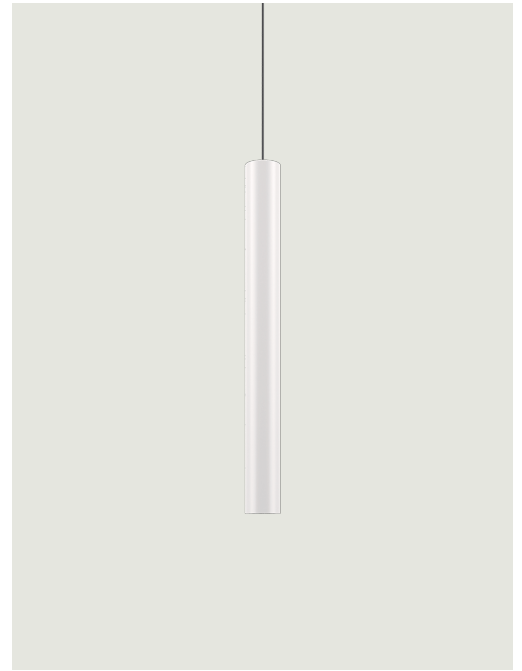

A-Tube,
Design by Studio Italia Design

Model A-Tube medium

A simple form that delivers the light to wherever it's needed, enhancing the space. Tubular and slim, A-Tube is a versatile lamp available in different sizes and finishes, that can be fixed directly to the ceiling, suspended singularly, or used in cluster compositions to create impactful lighting effects.

A-Tube medium

Light source

GU10 Par 16
1 x max 40 W eco

or

GU10 Par 16 LED
1 x 10 W

W / L max 8.5 cm
W / L max 3.34"

Bulb not included

Structure: Metal

Matte White – 9010

Matte Black – 9005

Coppery Bronze

Code

09623 1000

09623 2000

09623 3500

Net weight: 1.42 kg

GU10 Par 16 LED
1 x 10 W

W / L max 8.5 cm
W / L max 3.34"

Options of A-Tube

A-Tube small

A-Tube large