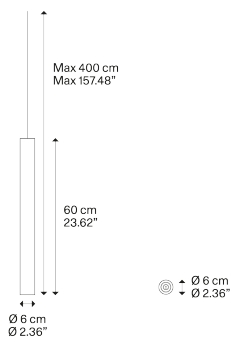

A-Tube,
Design by Studio Italia Design

Model A-Tube medium

A simple form that delivers the light to wherever it's needed, enhancing the space. Tubular and slim, A-Tube is a versatile lamp available in different sizes and finishes, that can be fixed directly to the ceiling, suspended singularly, or used in cluster compositions to create impactful lighting effects.

A-Tube medium

Light source

GU10 Par 16
1 x max 40 W eco

or

GU10 Par 16 LED
1 x 10 W

W / L max 8.5 cm
W / L max 3.34"

Bulb not included

Structure: Metal

Matte White – 9010

Matte Black – 9005

Coppery Bronze

Code

09623 1000

09623 2000

09623 3500

Net weight: 1.42 kg

GU10 Par 16 LED
1 x 10 W

W / L max 8.5 cm
W / L max 3.34"

Options of A-Tube

A-Tube small

A-Tube large