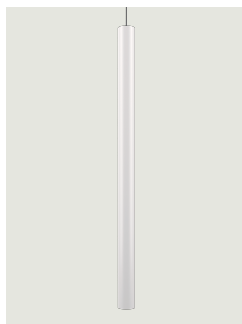

A-Tube,
Design by Studio Italia Design

Model A-Tube medium

A simple form that delivers the light to wherever it's needed, enhancing the space. Tubular and slim, A-Tube is a versatile lamp available in different sizes and finishes, that can be fixed directly to the ceiling, suspended singularly, or used in cluster compositions to create impactful lighting effects.

A-Tube medium

Light source

GU10 Par 16
1 x max 40 W eco

or

GU10 Par 16 LED
1 x 10 W

W / L max 8.5 cm
W / L max 3.34"

Bulb not included

Structure: Metal

Matte White – 9010

Matte Black – 9005

Coppery Bronze

Code

09623 1000

09623 2000

09623 3500

Net weight: 1.42 kg

GU10 Par 16 LED
1 x 10 W

W / L max 8.5 cm
W / L max 3.34"

Options of A-Tube

A-Tube small

A-Tube large