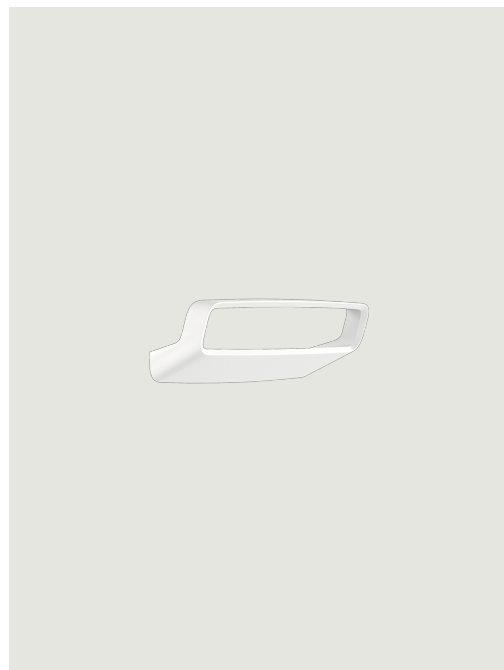

## Aile, Design by Luca Nichetto

### Model Aile

The new Aile aluminium wall lamp features a simple and dynamic design reminiscing the aileron of sport cars, after which it has been named. Aile's compact size, sleek design, powerful light output with respect to its dimensions and four rich finishes offer a complete lighting solution even for more intimate settings.

Aile	Light source	Structure: Metal	Code 2700 K	Code 3000 K
	LED 2700 K 2 x 8 W / 1840 lm 220–240 V CRI 92 MacAdam 3–Step	<input type="radio"/> Matte White – 9010	17550 1027	17550 1030
	<input type="radio"/>	LED 3000 K 2 x 8 W / 1960 lm 220–240 V CRI 92 MacAdam 3–Step	<input type="radio"/> Matte Black – 9005	17550 2027
	<input type="radio"/> or <input type="radio"/>	<input type="radio"/> Champagne	17550 4527	17550 4530
	<input type="radio"/>	<input type="radio"/> Lacquer Red	17550 6027	17550 6030
Net weight: 0.55 kg    Parcels: 1	LED included	<input type="checkbox"/> CE <input type="checkbox"/> IP20 <input type="checkbox"/> Energy Saving  <input type="checkbox"/> Dim Triac  <input type="checkbox"/> ENEC		