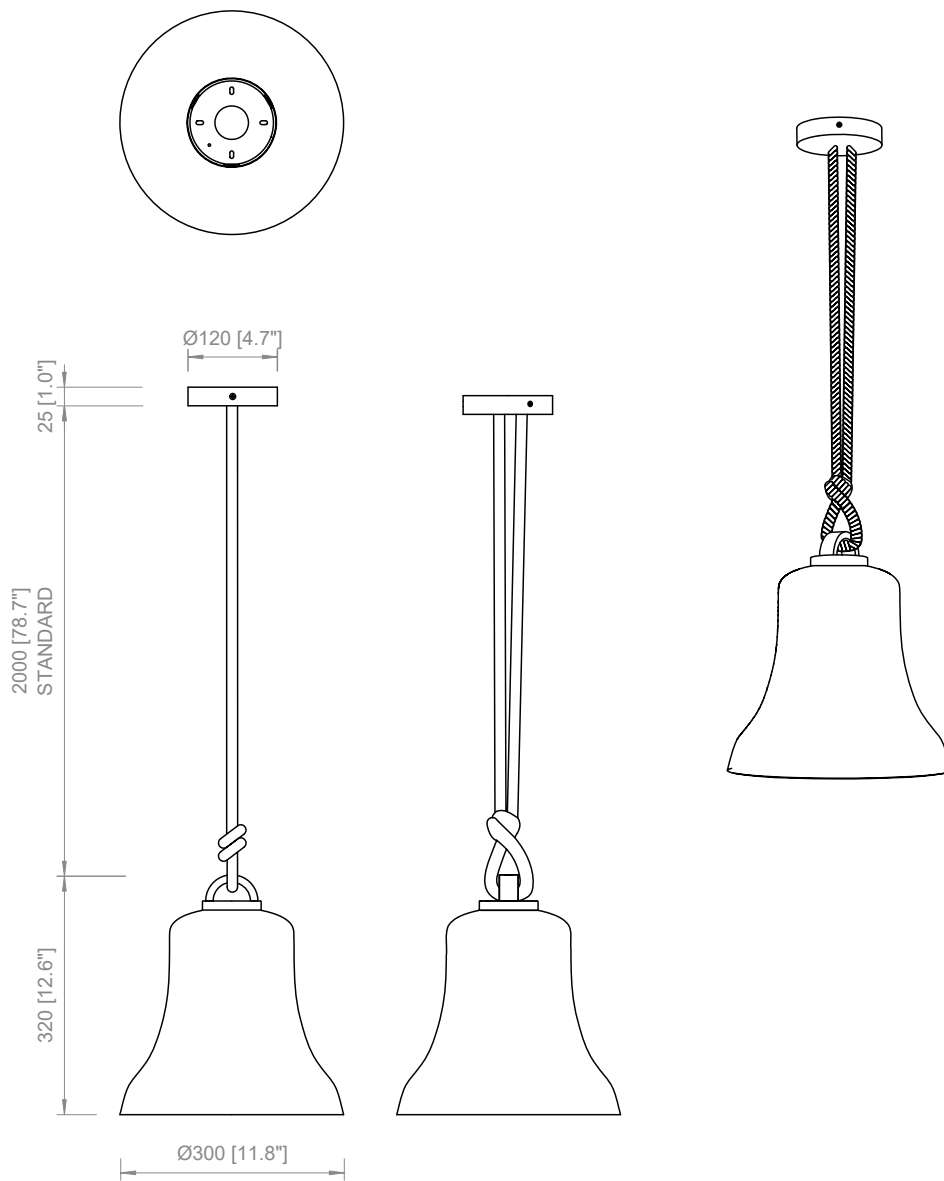

Do not use abrasive products, solvents, or alcohol to clean the lamp. Dust only with a dry cloth.

**CAVO / CABLE**

Seta intrecciata grigia / marrone  
*Grey / brown braided silk*

**SO**

H: 2000 mm

H: 78.7"

E27 LED

1 x 14W E27  
Lampadina LED

*LED light bulb*

IP20

**110V**

E26 LED

1 x 14W E26  
LED light bulb

IP20