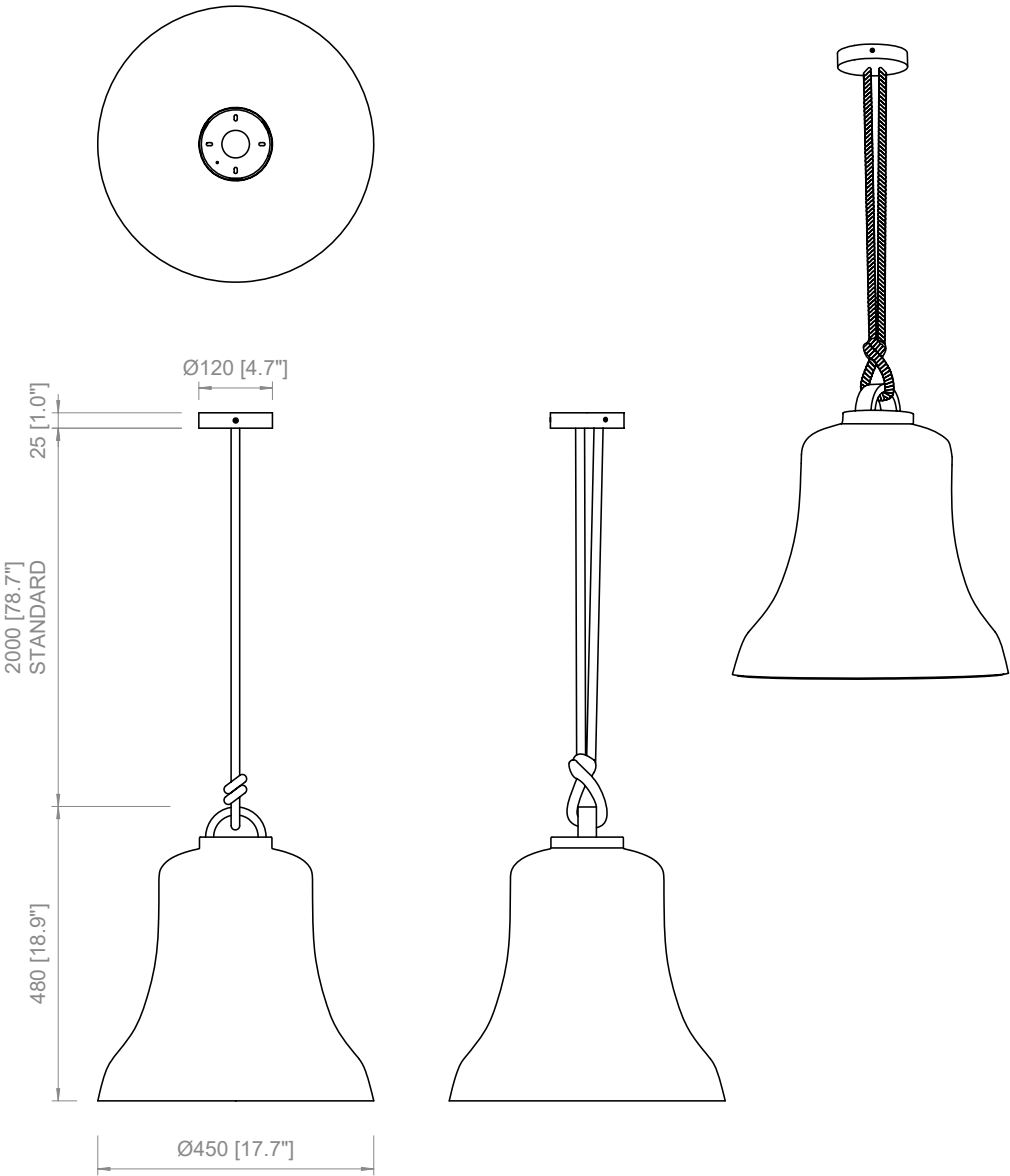

PRODOTTO / PRODUCT   **IMBALLI / PACKAGING**

Peso-Weight
9 kg / 19.8 lbs

Box 1
L: 570 mm / 22.4"
P-W: 570 mm / 22.4"
H: 600 mm / 23.6"
Peso-Weight: 10 kg / 22 lbs