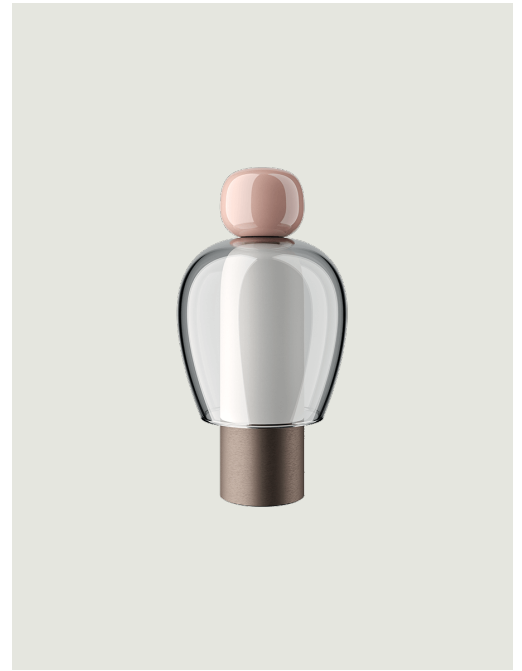

Easy Peasy,  
Design by Luca Nichetto

Model Easy Peasy Flamingo

With a strong personality and a sculptural form reminiscing the shape of bells, Easy Peasy is a set of portable and rechargeable table lamps, consisting of two rounded elements, a body and a knob. Made of blown glass, *Easy Peasy* allows for personal customisation of the living spaces. Its portability, different shapes and colours, and the *dim-to-warm* functionality of its light source allow users to connect, play and interact with the variable configuration options.

Easy Peasy Flamingo	Light source	Knob: Technopolymer	Shade: Blown glass	Base : Metal	Code
	LED Dim-to-Warm from 2700 K to 3300 K 3 W / 380 lm 2000 mA Battery CRI 90 MacAdam 3-Step	 Pink	 Grey	 Brushed Bronze	17081 6226

Net weight: 0.85 kg

Parcels: 1

IP20

Energy Saving 

Dim-to-Warm 

Options of Easy Peasy

Easy Peasy Lagoon

Easy Peasy Kelp