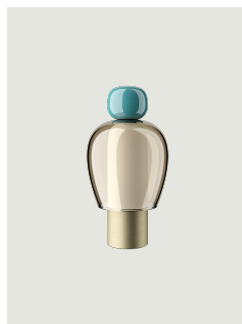

Easy Peasy,  
Design by Luca Nichetto

Model Easy Peasy Flamingo

With a strong personality and a sculptural form reminiscing the shape of bells, Easy Peasy is a set of portable and rechargeable table lamps, consisting of two rounded elements, a body and a knob. Made of blown glass, *Easy Peasy* allows for personal customisation of the living spaces. Its portability, different shapes and colours, and the *dim-to-warm* functionality of its light source allow users to connect, play and interact with the variable configuration options.

Easy Peasy Flamingo	Light source	Knob: Technopolymer	Shade: Blown glass	Base : Metal	Code
	LED Dim-to-Warm from 2700 K to 3300 K 3 W / 380 lm 2000 mA Battery CRI 90 MacAdam 3-Step	 Pink	 Grey	 Brushed Bronze	17081 6226

Net weight: 0.85 kg

Parcels: 1

IP20

Energy Saving 

Dim-to-Warm 

Options of Easy Peasy

Easy Peasy Lagoon

Easy Peasy Kelp