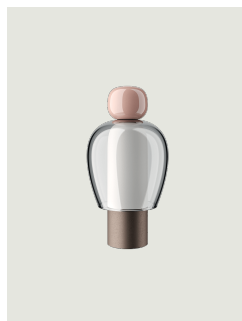

Easy Peasy,
Design by Luca Nichetto

Model Easy Peasy Lagoon

With a strong personality and a sculptural form reminiscing the shape of bells, Easy Peasy is a set of portable and rechargeable table lamps, consisting of two rounded elements, a body and a knob. Made of blown glass, *Easy Peasy* allows for personal customisation of the living spaces. Its portability, different shapes and colours, and the *dim-to-warm* functionality of its light source allow users to connect, play and interact with the variable configuration options.

Easy Peasy Lagoon

Light source

LED
Dim-to-Warm
from 2700 K
to 3300 K
3 W / 380 lm
2000 mA Battery
CRI 90
MacAdam 3-Step

Knob: Technopolymer

Turquoise

Shade: Blown glass

Honey

Base : Metal

Brushed Gold

Code

17081 8126

Net weight: 0.85 kg

Parcels: 1

IP20

Energy Saving

Dim-to-Warm

Options of Easy Peasy

Easy Peasy Flamingo

Easy Peasy Kelp

Easy Peasy Chestnut