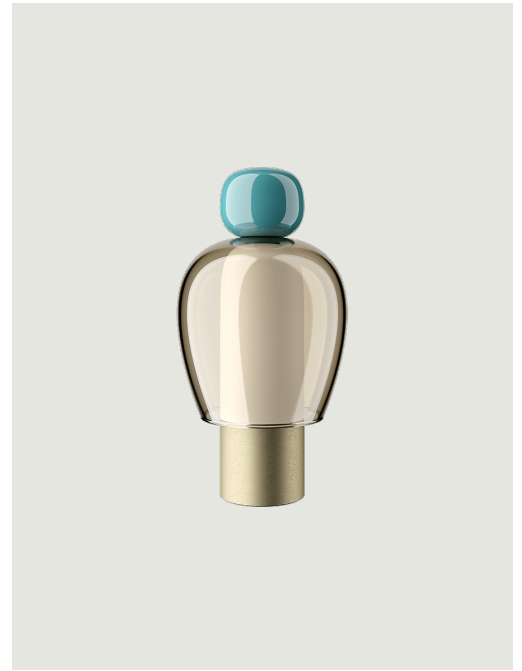

Easy Peasy,
Design by Luca Nichetto

Model Easy Peasy Lagoon

With a strong personality and a sculptural form reminiscing the shape of bells, Easy Peasy is a set of portable and rechargeable table lamps, consisting of two rounded elements, a body and a knob. Made of blown glass, *Easy Peasy* allows for personal customisation of the living spaces. Its portability, different shapes and colours, and the *dim-to-warm* functionality of its light source allow users to connect, play and interact with the variable configuration options.

Easy Peasy Lagoon

Light source

LED
Dim-to-Warm
from 2700 K
to 3300 K
3 W / 380 lm
2000 mA Battery
CRI 90
MacAdam 3-Step

Knob: Technopolymer

Turquoise

Shade: Blown glass

Honey

Base : Metal

Brushed Gold

Code

17081 8126

Net weight: 0.85 kg

Parcels: 1

IP20

Energy Saving

Dim-to-Warm