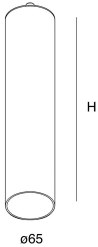

Compliance

CEI EN 60598-1:2015 + A11:2009. IEC 60598-2:2015 2-1

[View more product info](#)