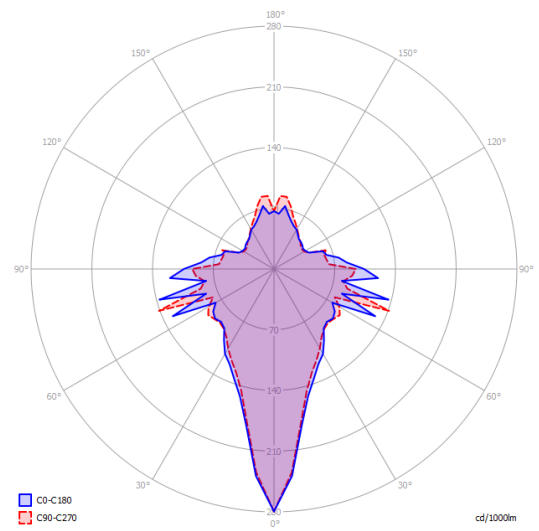

Jefferson mini

Light source

LED
2700 K
3 W / 450 lm
350 mA
CRI 90
MacAdam 3-Step

LED and driver included

Structure: Metal

-  Black Chrome
-  Gold

Diffuser: Bohemian crystal

-  Clear Crystal
-  Clear Crystal

Jefferson mini

LED
2700 K
3 W / 450 lm
350 mA
CRI 90
MacAdam 3-Step

Photometric data

Options of Jefferson

Jefferson small

Jefferson medium