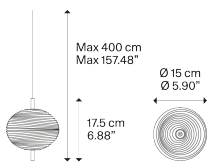

Jefferson mini

Light source

LED
2700 K
3 W / 450 lm
350 mA
CRI 90
MacAdam 3-Step

LED and driver included

Structure: Metal

-  Black Chrome
-  Gold

Diffuser: Bohemian crystal

-  Clear Crystal
-  Clear Crystal

Jefferson mini

LED
2700 K
3 W / 450 lm
350 mA
CRI 90
MacAdam 3-Step

Photometric data

Options of Jefferson

Jefferson small

Jefferson medium