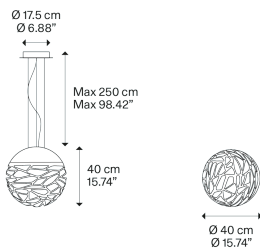

Kelly small sphere 40

Light source

E27 Classic A60  
3 × max 46 W Eco

or

E27 LED  
3 × 25 W

W / L max 12 cm  
W / L max 4.72"

Structure: Metal

Matte White – 9010

Coppery Bronze

Diffuser: Glass

Polished White

Polished White

Code

14122 1000

14122 3500

Net weight: 5.50 kg

Parcels: 2

IP20

Energy Saving

Dim

Kelly small sphere 40

E27 Classic A60  
3 x max 46 W Eco

Photometric data

E27 LED  
3 x 25 W

W / L max 12 cm  
W / L max 4.72"

Options of Kelly sphere

Kelly medium sphere 50

Kelly large sphere 80