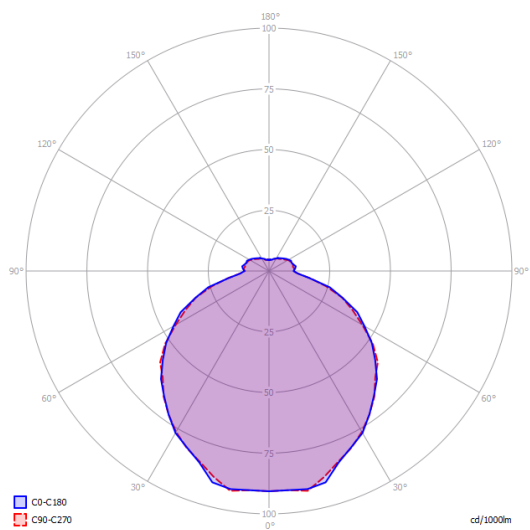

Kelly small sphere 40

Light source

E27 Classic A60  
3 × max 46 W Eco

or

E27 LED  
3 × 25 W

W / L max 12 cm  
W / L max 4.72"

Structure: Metal

Matte White – 9010

Parcels: 2

IP20

Energy Saving

Dim

Kelly small sphere 40

E27 Classic A60  
3 x max 46 W Eco

Photometric data

E27 LED  
3 x 25 W

W / L max 12 cm  
W / L max 4.72"

Options of Kelly sphere

Kelly medium sphere 50

Kelly large sphere 80