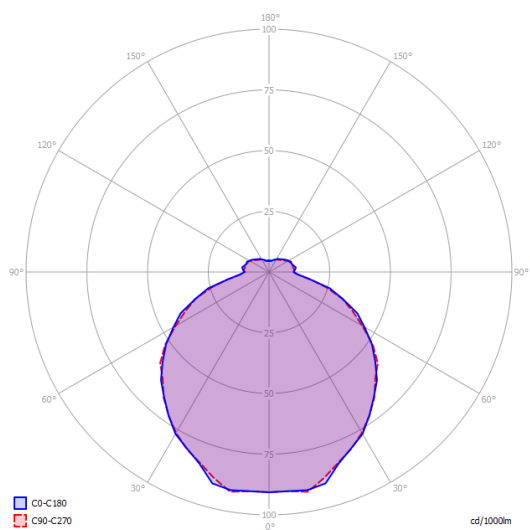

Kelly small sphere 40

Light source

E27 Classic A60  
3 × max 46 W Eco

or

E27 LED  
3 × 25 W

W / L max 12 cm  
W / L max 4.72"

Structure: Metal

Matte White – 9010

Parcels: 2

IP20

Energy Saving

Dim

Kelly small sphere 40

E27 Classic A60  
3 x max 46 W Eco

Photometric data

E27 LED  
3 x 25 W

W / L max 12 cm  
W / L max 4.72"

Options of Kelly sphere

Kelly medium sphere 50

Kelly large sphere 80