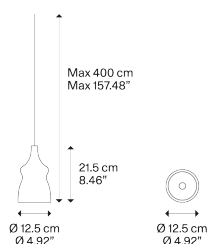

Nostalgia small

Light source

LED
2700 K
7.2 W / 830 lm
220–240 V
CRI 92
MacAdam 3–Step

LED included

Structure: Metal

Chrome
Chrome
Chrome
Chrome
Chrome
Chrome

Diffuser: Blown glass

Clear
Chrome
Glossy Smoke
Glossy Bronze
Gold
Rose Gold

Code

15422 0027
15422 4027
15422 4327
15422 4627
15422 5027
15422 5527

Net weight: 0.66 kg

Parcels: 2

IP20

Energy Saving

Dim Triac

Cluster suspension lamps must be installed on a *canopy*: find out more on lodes.com/en/canopies