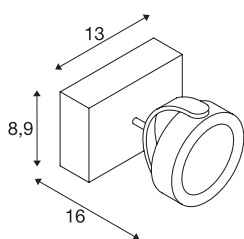

## KALU

wall and ceiling light, single-headed, LED, 3000K, black, 60°

As one would expect, the LED extension of the popular KALU series guarantees the utterly free adjustment of lamp heads. Fitted with dimmable, high output LEDs, the KALU series has just become even more efficient and versatile! Available in matt black or black and white, KALU wall and ceiling light is supplied ready for direct connection to 230V mains supply.

## TECHNICAL DATA

Item no.:	1000127
Number of different light outlets	1
Primary nominal voltage	220-240V ~50/60Hz mA/V
Secondary power / secondary voltage	350mA
Length	13 cm
Width	8.9 cm
Height	16 cm
Net weight	0.784 kg
Gross weight	0.916 kg
IP Code	IP 20
Safety class	I
Assembly	Surface
Assembly details	Ceiling, Wall
Dimmable	Yes
Dimming technology	trailing edge
Wattage	17 W
Lumen	1000 lm
Colour temperature	3000 Kelvin
Beam angle	60 °
Color	black
CRI	80
LXXBXX data	L70B50