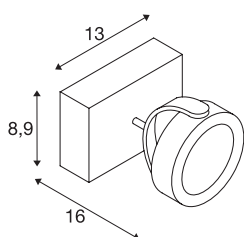

## KALU

wall and ceiling light, single-headed, LED, 3000K, white/black, 60°

As one would expect, the LED extension of the popular KALU series guarantees the utterly free adjustment of lamp heads. Fitted with dimmable, high output LEDs, the KALU series has just become even more efficient and versatile! Available in matt black or black and white, KALU wall and ceiling light is supplied ready for direct connection to 230V mains supply.

## TECHNICAL DATA

Item no.:	1000128
Number of different light outlets	1
Primary nominal voltage	220-240V ~50/60Hz mA/V
Secondary power / secondary voltage	350mA
Length	13 cm
Width	8.9 cm
Height	16 cm
Net weight	0.812 kg
Gross weight	0.947 kg
IP Code	IP 20
Safety class	I
Assembly	Surface
Assembly details	Ceiling, Wall
Dimmable	Yes
Dimming technology	trailing edge
Wattage	17 W
Lumen	1000 lm
Colour temperature	3000 Kelvin
Beam angle	60 °
Color	white
CRI	80
LXXBXX data	L70B50