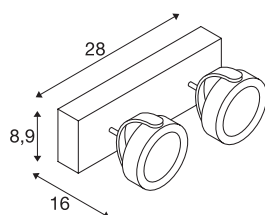

KALU

wall and ceiling light, double-headed, LED, 3000K, black, 60°

As one would expect, the LED extension of the popular KALU series guarantees the utterly free adjustment of lamp heads. Fitted with dimmable, high output LEDs, the KALU series has just become even more efficient and versatile! Available in matt black or black and white, KALU wall and ceiling light is supplied ready for direct connection to 230V mains supply.

TECHNICAL DATA

| | |
|-------------------------------------|------------------------|
| Item no.: | 1000129 |
| Number of different light outlets | 2 |
| Primary nominal voltage | 220-240V ~50/60Hz mA/V |
| Secondary power / secondary voltage | 700mA |
| Length | 28 cm |
| Width | 8.9 cm |
| Height | 16 cm |
| Net weight | 1.451 kg |
| Gross weight | 1.778 kg |
| IP Code | IP 20 |
| Safety class | I |
| Assembly | Surface |
| Assembly details | Ceiling, Wall |
| Dimmable | Yes |
| Dimming technology | trailing edge |
| Wattage | 31 W |
| Lumen | 2000 lm |
| Colour temperature | 3000 Kelvin |
| Beam angle | 60 ° |
| Color | black |
| CRI | 80 |
| LXXBXX data | L70B50 |