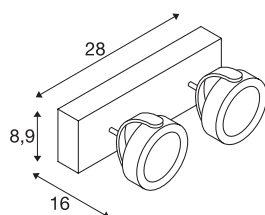

KALU

wall and ceiling light, double-headed, LED, 3000K, white/black, 60°

As one would expect, the LED extension of the popular KALU series guarantees the utterly free adjustment of lamp heads. Fitted with dimmable, high output LEDs, the KALU series has just become even more efficient and versatile! Available in matt black or black and white, KALU wall and ceiling light is supplied ready for direct connection to 230V mains supply.

TECHNICAL DATA

Item no.:	1000130
Number of different light outlets	2
Primary nominal voltage	220-240V ~50/60Hz mA/V
Secondary power / secondary voltage	700mA
Length	28 cm
Width	8.9 cm
Height	16 cm
Net weight	1.478 kg
Gross weight	1.798 kg
IP Code	IP 20
Safety class	I
Assembly	Surface
Assembly details	Ceiling, Wall
Dimmable	Yes
Dimming technology	trailing edge
Wattage	31 W
Lumen	2000 lm
Colour temperature	3000 Kelvin
Beam angle	60 °
Color	white
CRI	80
LXXBXX data	L70B50