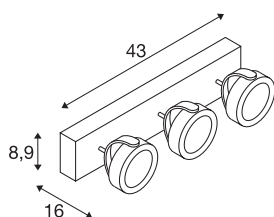

## KALU

wall and ceiling light, three-headed, LED, 3000K, black, 60°

As one would expect, the LED extension of the popular KALU series guarantees the utterly free adjustment of lamp heads. Fitted with dimmable, high output LEDs, the KALU series has just become even more efficient and versatile! Available in matt black or black and white, KALU wall and ceiling light is supplied ready for direct connection to 230V mains supply.

## TECHNICAL DATA

Item no.:	1000131
Number of different light outlets	3
Primary nominal voltage	220-240V ~50/60Hz mA/V
Secondary power / secondary voltage	350/700mA
Length	43 cm
Width	8.9 cm
Height	16 cm
Net weight	2.21 kg
Gross weight	2.61 kg
IP Code	IP 20
Safety class	I
Assembly	Surface
Assembly details	Ceiling, Wall
Dimmable	Yes
Dimming technology	trailing edge
Wattage	47 W
Lumen	3000 lm
Colour temperature	3000 Kelvin
Beam angle	60 °
Color	black
CRI	80
LXXBXX data	L70B50