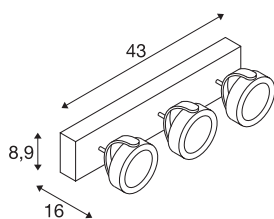

KALU

wall and ceiling light, three-headed, LED, 3000K, white/black, 60°

As one would expect, the LED extension of the popular KALU series guarantees the utterly free adjustment of lamp heads. Fitted with dimmable, high output LEDs, the KALU series has just become even more efficient and versatile! Available in matt black or black and white, KALU wall and ceiling light is supplied ready for direct connection to 230V mains supply.

TECHNICAL DATA

Item no.:	1000132
Number of different light outlets	3
Primary nominal voltage	220-240V ~50/60Hz mA/V
Secondary power / secondary voltage	350/700mA
Length	43 cm
Width	8.9 cm
Height	16 cm
Net weight	2.25 kg
Gross weight	2.671 kg
IP Code	IP 20
Safety class	I
Assembly	Surface
Assembly details	Ceiling, Wall
Dimmable	Yes
Dimming technology	trailing edge
Wattage	47 W
Lumen	3000 lm
Colour temperature	3000 Kelvin
Beam angle	60 °
Color	white
CRI	80
LXXBXX data	L70B50