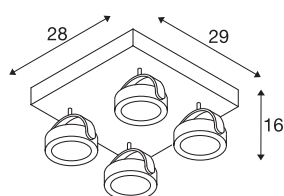

TECHNICAL DATA

Item no.:	1000135
Number of different light outlets	4
Primary nominal voltage	220-240V ~50/60Hz mA/V
Secondary power / secondary voltage	700mA
Length	28 cm
Width	29 cm
Height	16 cm
Net weight	3.662 kg
Gross weight	4.373 kg
IP Code	IP 20
Safety class	I
Assembly	Surface
Assembly details	Ceiling, Wall
Dimmable	Yes
Dimming technology	trailing edge
Wattage	60 W
Lumen	4000 lm
Colour temperature	3000 Kelvin
Beam angle	60 °
Color	black
CRI	80
LXXBXX data	L70B50