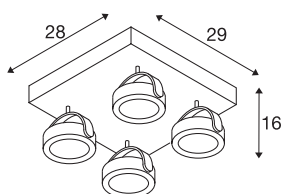

## KALU

wall and ceiling light, four-headed, LED, 3000K, square, white/black, 60°

As one would expect, the LED extension of the popular KALU series guarantees the utterly free adjustment of lamp heads. Fitted with dimmable, high output LEDs, the KALU series has just become even more efficient and versatile! Available in matt black or black and white, KALU wall and ceiling light is supplied ready for direct connection to 230V mains supply.

## TECHNICAL DATA

Item no.:	1000136
Number of different light outlets	4
Primary nominal voltage	220-240V ~50/60Hz mA/V
Secondary power / secondary voltage	700mA
Length	28 cm
Width	29 cm
Height	16 cm
Net weight	3.744 kg
Gross weight	4.527 kg
IP Code	IP 20
Safety class	I
Assembly	Surface
Assembly details	Ceiling, Wall
Dimmable	Yes
Dimming technology	trailing edge
Wattage	60 W
Lumen	4000 lm
Colour temperature	3000 Kelvin
Beam angle	60 °
Color	white
CRI	80
LXXBXX data	L70B50