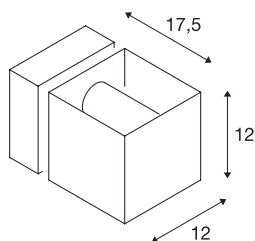

SQUARE TURN

QT14, outdoor wall light, silver-grey, max. 42W, IP44

Cube-shaped wall light made from aluminium. The frosted, self-supporting protective glass is placed within the rotatable lamp head and surrounded by its housing. It is protection class IP44 and suitable for outdoor use. The electrical connection is made directly to the 230V mains supply. In addition, the installation can be extended by floor lamps of the series.

TECHNICAL DATA

Item no.:	1000335
Socket	G9
Lamp	QT14
Number of sockets	1
Lamps included	No
Primary nominal voltage	220-240V ~50/60Hz mA/V
Width	12 cm
Height	12 cm
Depth	17.8 cm
Net weight	1.3 kg
Gross weight	1.556 kg
IP Code	IP 44
Safety class	I
Assembly	Surface
Assembly details	Wall
Wattage	42 W
Color	grey
BIG WHITE Page	662