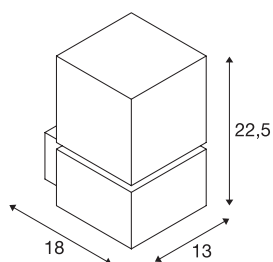

SQUARE WALL

E27, outdoor wall light, stainless steel 304, max. 20W, IP44

The recessed wall lights of the SQUARE series consist of stainless steel 304 and an opalescent acrylic cube containing the lamp. It is suitable for use outdoors thanks to its IP44 protection class. The electrical connection is made directly to the 230V mains supply. The SQUARE series also includes ceiling lights and floor stands and can therefore be used universally.

TECHNICAL DATA

Item no.:	1000336
Socket	E27
Number of sockets	1
Primary nominal voltage	220-240V ~50/60Hz mA/V
Width	13 cm
Height	22.5 cm
Depth	18 cm
Net weight	1.165 kg
Gross weight	1.68 kg
IP Code	IP 44
Safety class	I
Impact resistance class	IK02
Impact resistance	0,2 Joule
Assembly	Surface
Assembly details	Wall
Wattage	20 W
Color	stainless steel
BIG WHITE Page	660