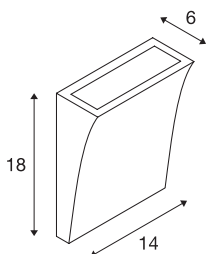

## DELWA WIDE

LED outdoor wall light, 3000K, 100°, white, IP44

The DELWA WIDE aluminium wall light is fitted with two powerful flat LEDs with a warm white colour of light. The electrical connection of the aluminium luminaire is made directly to the 230V mains supply using the built-in driver. With protection class IP44, the luminaire is available in several colour versions and is suitable for outdoor use.

## TECHNICAL DATA

Item no.:	1000340
Number of different light outlets	1
Primary nominal voltage	220-240V ~50/60Hz mA/V
Secondary power / secondary voltage	700mA
Width	14 cm
Height	18 cm
Depth	6 cm
Net weight	0.899 kg
Gross weight	0.983 kg
IP Code	IP 44
Safety class	I
Impact resistance class	IK02
Impact resistance	0,2 Joule
Assembly	Surface
Assembly details	Wall
Wattage	10 W
Lumen	840 lm
Colour temperature	3000 Kelvin
Beam angle	100 °
Color	white
CRI	80
LXXBXX data	L70B50