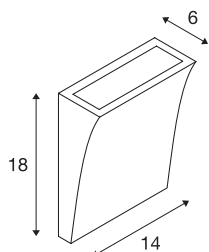

## DELWA WIDE LED

outdoor wall light, 3000K, 100°, anthracite, IP44

The DELWA WIDE aluminium wall light is fitted with two powerful flat LEDs with a warm white colour of light. The electrical connection of the aluminium luminaire is made directly to the 230V mains supply using the built-in driver. With protection class IP44, the luminaire is available in several colour versions and is suitable for outdoor use.

## TECHNICAL DATA

Item no.:	1000342
Number of different light outlets	1
Primary nominal voltage	220-240V ~50/60Hz mA/V
Secondary power / secondary voltage	700mA
Width	14 cm
Height	18 cm
Depth	6 cm
Net weight	0.889 kg
Gross weight	0.969 kg
IP Code	IP 44
Safety class	I
Impact resistance class	IK02
Impact resistance	0,2 Joule
Assembly	Surface
Assembly details	Wall
Wattage	10 W
Lumen	840 lm
Colour temperature	3000 Kelvin
Beam angle	100 °
Color	anthracite
CRI	80
LXXBXX data	L70B50