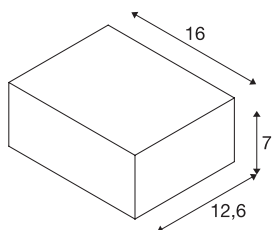

SHELL 15

WL, LED Indoor surface-mounted wall light, 3000K, white

The elegant SHELL wall light is a combination of aluminium and acrylic glass. The dimmable wall light is available in two sizes. The one or two long-life LEDs each have output of 12W, and provide the required luminous intensity. The wall light has a strong design and can be directly connected to the 230V mains supply as it has an integrated LED driver.

TECHNICAL DATA

Item no.:	1000422
Number of different light outlets	1
Primary nominal voltage	220-240V ~50/60Hz mA/V
Secondary power / secondary voltage	350mA
Width	12.6 cm
Height	7 cm
Depth	16 cm
Net weight	0.933 kg
Gross weight	1.135 kg
IP Code	IP 20
Safety class	I
Impact resistance class	IK02
Impact resistance	0,2 Joule
Assembly	Surface
Assembly details	Wall
Dimmable	Yes
Dimming technology	Leading edge, trailing edge
Wattage	15 W
Lumen	1400 lm
Colour temperature	3000 Kelvin
Beam angle	120 °
Color	white