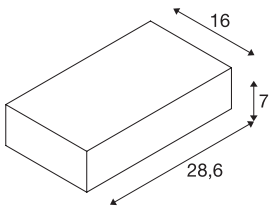

## SHELL 30

WL, LED Indoor surface-mounted wall light, 3000K, white

The elegant SHELL wall light is a combination of aluminium and acrylic glass. The dimmable wall light is available in two sizes. The one or two long-life LEDs each have output of 12W, and provide the required luminous intensity. The wall light has a strong design and can be directly connected to the 230V mains supply as it has an integrated LED driver.

## TECHNICAL DATA

Item no.:	1000423
Number of different light outlets	1
Primary nominal voltage	220-240V ~50/60Hz mA/V
Secondary power / secondary voltage	700mA
Width	28.6 cm
Height	7 cm
Depth	16 cm
Net weight	1.802 kg
Gross weight	2.069 kg
IP Code	IP 20
Safety class	I
Impact resistance class	IK02
Impact resistance	0,2 Joule
Assembly	Surface
Assembly details	Wall
Dimmable	Yes
Dimming technology	trailing edge
Wattage	54 W
Lumen	5600 lm
Colour temperature	3000 Kelvin
Beam angle	120 °
Color	white