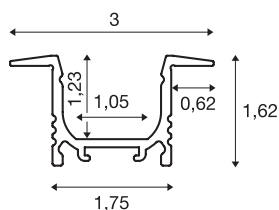

GRAZIA 10

recess mounted profile, LED, 2m, aluminium

Generously designed aluminium wall and ceiling mounted profile GRAZIA 10 for inserting LED strips. The light output has an extremely soft effect due to the separately available, frosted plastic covers. We recommend the optionally available end caps for mounting the profile, which is available in three colours and lengths.

TECHNICAL DATA

Item no.:	1000457
Length	200 cm
Width	3 cm
Height	1.62 cm
Installation length	200 cm
Installation width	1.8 cm
Installation depth	1.5 cm
Net weight	0.421 kg
Gross weight	0.758 kg
IP Code	IP 20
Assembly	Recessed
Assembly details	Ceiling, Wall
Color	aluminium
BIG WHITE Page	735

Accessories

1000466	COVER , for GRAZIA 10, flat version, 2m, opaque
1000467	COVER , for GRAZIA 10, flat version, 2m, clear
1000468	COVER , for GRAZIA 10, flat version, 2m, frosted
1000469	COVER , for GRAZIA 10, flat version, 2m, frosted
1000472	END CAPS , for GRAZIA 10 recess mounted profile, 2 pieces, aluminium
1000487	MOUNTING CLIP , for GRAZIA 10 surface mounted profile, invisible, 2 pieces