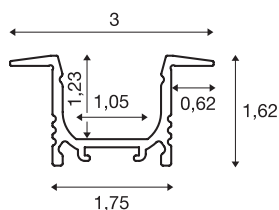

GRAZIA 10

recess mounted profile, LED, 2m, white

Generously designed aluminium wall and ceiling mounted profile GRAZIA 10 for inserting LED strips. The light output has an extremely soft effect due to the separately available, frosted plastic covers. We recommend the optionally available end caps for mounting the profile, which is available in three colours and lengths.

TECHNICAL DATA

Item no.:	1000458
Length	200 cm
Width	3 cm
Height	1.62 cm
Installation length	200 cm
Installation width	1.8 cm
Installation depth	1.5 cm
Net weight	0.449 kg
Gross weight	0.761 kg
IP Code	IP 20
Assembly	Recessed
Assembly details	Ceiling, Wall
Color	white
BIG WHITE Page	735

Accessories

1000466	COVER , for GRAZIA 10, flat version, 2m, opaque
1000467	COVER , for GRAZIA 10, flat version, 2m, clear
1000468	COVER , for GRAZIA 10, flat version, 2m, frosted
1000469	COVER , for GRAZIA 10, flat version, 2m, frosted
1000473	END CAPS , for GRAZIA 10 recess mounted profile, 2 pieces, white
1000487	MOUNTING CLIP , for GRAZIA 10 surface mounted profile, invisible, 2 pieces