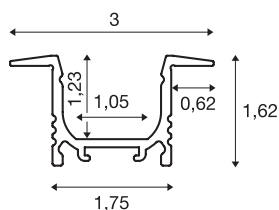

GRAZIA 10

recess mounted profile, LED, 2m, black

Generously designed aluminium wall and ceiling mounted profile GRAZIA 10 for inserting LED strips. The light output has an extremely soft effect due to the separately available, frosted plastic covers. We recommend the optionally available end caps for mounting the profile, which is available in three colours and lengths.

TECHNICAL DATA

Item no.:	1000459
Length	200 cm
Width	3 cm
Height	1.62 cm
Installation length	200 cm
Installation width	1.8 cm
Installation depth	1.5 cm
Net weight	0.448 kg
Gross weight	0.739 kg
IP Code	IP 20
Assembly	Recessed
Assembly details	Ceiling, Wall
Color	black
BIG WHITE Page	735

Accessories

1000466	COVER , for GRAZIA 10, flat version, 2m, opaque
1000467	COVER , for GRAZIA 10, flat version, 2m, clear
1000468	COVER , for GRAZIA 10, flat version, 2m, frosted
1000469	COVER , for GRAZIA 10, flat version, 2m, frosted
1000477	END CAPS , for GRAZIA 10 surface mounted profile flat, 2 pieces, flat version, black
1000487	MOUNTING CLIP , for GRAZIA 10 surface mounted profile, invisible, 2 pieces