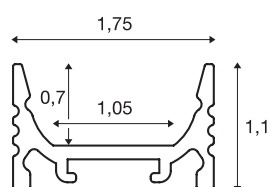

GRAZIA 10

surface mounted profile, LED, flat, grooved, 2m, aluminium

GRAZIA 10 flat surface-mounted profile in 2m length for mounting of LED strips up to 10mm wide. The profile is available in black, white and anodised aluminium, and can be combined with various covers and matching end caps.

TECHNICAL DATA

Item no.:	1000460
Length	200 cm
Width	1.75 cm
Height	1.1 cm
Net weight	0.269 kg
Gross weight	0.517 kg
IP Code	IP 20
Assembly	Surface
Assembly details	Ceiling, Pendant Profile
Color	aluminium
BIG WHITE Page	735

Accessories

1000466	COVER , for GRAZIA 10, flat version, 2m, opaque
1000467	COVER , for GRAZIA 10, flat version, 2m, clear
1000468	COVER , for GRAZIA 10, flat version, 2m, frosted
1000469	COVER , for GRAZIA 10, flat version, 2m, frosted
1000470	COVER , for GRAZIA 10, high version, 2m, frosted
1000471	COVER , for GRAZIA 10, high version, 2m, frosted
1000475	END CAPS , for GRAZIA 10 surface mounted profile flat, 2 pieces, flat version, aluminium
1000481	END CAPS , for GRAZIA 10 surface mounted profile flat, 2 pieces, high version, aluminium
1000487	MOUNTING CLIP , for GRAZIA 10 surface mounted profile, invisible, 2 pieces
1000488	MOUNTING CLIP , for GRAZIA 10 surface mounted profile grooved, visible, 2 pieces
1000489	MOUNTING CLIP , for GRAZIA 10 surface mounted profile grooved, 45°, visible, 3 pieces