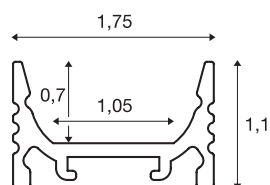

GRAZIA 10

surface mounted profile, LED, flat, grooved, 2m, black

GRAZIA 10 flat surface-mounted profile in 2m length for mounting of LED strips up to 10mm wide. The profile is available in black, white and anodised aluminium, and can be combined with various covers and matching end caps.

TECHNICAL DATA

Item no.:	1000462
Length	200 cm
Width	1.75 cm
Height	1.1 cm
Net weight	0.286 kg
Gross weight	0.561 kg
IP Code	IP 20
Assembly	Surface
Assembly details	Ceiling,Pendant Profile,Wall,Wall with Acc.
Color	black
BIG WHITE Page	735

Accessories

1000466	COVER , for GRAZIA 10, flat version, 2m, opaque
1000467	COVER , for GRAZIA 10, flat version, 2m, clear
1000468	COVER , for GRAZIA 10, flat version, 2m, frosted
1000469	COVER , for GRAZIA 10, flat version, 2m, frosted
1000470	COVER , for GRAZIA 10, high version, 2m, frosted
1000471	COVER , for GRAZIA 10, high version, 2m, frosted
1000477	END CAPS , for GRAZIA 10 surface mounted profile flat, 2 pieces, flat version, black
1000483	END CAPS , for GRAZIA 10 surface mounted profile flat, 2 pieces, high version, black
1000487	MOUNTING CLIP , for GRAZIA 10 surface mounted profile, invisible, 2 pieces
1000488	MOUNTING CLIP , for GRAZIA 10 surface mounted profile grooved, visible, 2 pieces
1000489	MOUNTING CLIP , for GRAZIA 10 surface mounted profile grooved, 45°, visible, 3 pieces