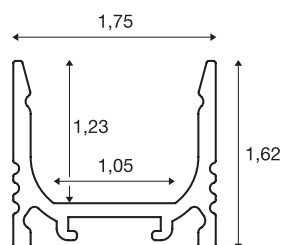

GRAZIA 10

surface mounted profile, LED, standard, grooved, 2m, aluminium

GRAZIA 10 standard surface mounted profile in 2m length for installing LED strips up to 10mm wide. The profile is available in black, white and anodised aluminium, and can be combined with various covers and matching end caps.

TECHNICAL DATA

Item no.:	1000463
Length	200 cm
Width	1.75 cm
Height	1.62 cm
Net weight	0.319 kg
Gross weight	0.59 kg
IP Code	IP 20
Assembly	Surface
Assembly details	Ceiling,Pendant Profile,Wall,Wall with Acc.
Color	aluminium
BIG WHITE Page	735

Accessories

1000466	COVER , for GRAZIA 10, flat version, 2m, opaque
1000467	COVER , for GRAZIA 10, flat version, 2m, clear
1000468	COVER , for GRAZIA 10, flat version, 2m, frosted
1000469	COVER , for GRAZIA 10, flat version, 2m, frosted
1000470	COVER , for GRAZIA 10, high version, 2m, frosted
1000471	COVER , for GRAZIA 10, high version, 2m, frosted
1000478	END CAPS , for GRAZIA 10 surface mounted profile standard, 2 pieces, flat version, aluminium
1000484	END CAPS , for GRAZIA 10 surface mounted profile standard, 2 pieces, high version, aluminium
1000487	MOUNTING CLIP , for GRAZIA 10 surface mounted profile, invisible, 2 pieces
1000488	MOUNTING CLIP , for GRAZIA 10 surface mounted profile grooved, visible, 2 pieces
1000489	MOUNTING CLIP , for GRAZIA 10 surface mounted profile grooved, 45°, visible, 3 pieces