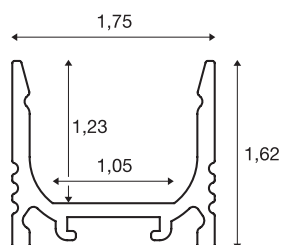

## GRAZIA 10

surface mounted profile, LED, standard, grooved, 2m, white

GRAZIA 10 standard surface mounted profile in 2m length for installing LED strips up to 10mm wide. The profile is available in black, white and anodised aluminium, and can be combined with various covers and matching end caps.

## TECHNICAL DATA

Item no.:	1000464
Length	200 cm
Width	1.75 cm
Height	1.62 cm
Net weight	0.373 kg
Gross weight	0.636 kg
IP Code	IP 20
Assembly	Surface
Assembly details	Ceiling,Pendant Profile,Wall,Wall with Acc.
Color	white
BIG WHITE Page	735

## Accessories

1000466	COVER , for GRAZIA 10, flat version, 2m, opaque
1000467	COVER , for GRAZIA 10, flat version, 2m, clear
1000468	COVER , for GRAZIA 10, flat version, 2m, frosted
1000469	COVER , for GRAZIA 10, flat version, 2m, frosted
1000470	COVER , for GRAZIA 10, high version, 2m, frosted
1000471	COVER , for GRAZIA 10, high version, 2m, frosted
1000479	END CAPS , for GRAZIA 10 surface mounted profile standard, 2 pieces, flat version, white
1000485	END CAPS , for GRAZIA 10 surface mounted profile standard, 2 pieces, high version, white
1000487	MOUNTING CLIP , for GRAZIA 10 surface mounted profile, invisible, 2 pieces
1000488	MOUNTING CLIP , for GRAZIA 10 surface mounted profile grooved, visible, 2 pieces
1000489	MOUNTING CLIP , for GRAZIA 10 surface mounted profile grooved, 45°, visible, 3 pieces