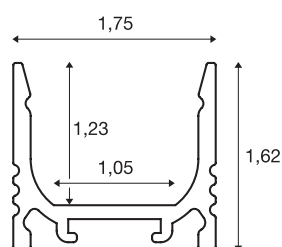

## GRAZIA 10

surface mounted profile, LED, standard, grooved, 2m, black

GRAZIA 10 standard surface mounted profile in 2m length for installing LED strips up to 10mm wide. The profile is available in black, white and anodised aluminium, and can be combined with various covers and matching end caps.

## TECHNICAL DATA

Item no.:	1000465
Length	200 cm
Width	1.75 cm
Height	1.62 cm
Net weight	0.379 kg
Gross weight	0.646 kg
IP Code	IP 20
Assembly	Surface
Assembly details	Ceiling,Pendant Profile,Wall,Wall with Acc.
Color	black
BIG WHITE Page	735

## Accessories

1000466	COVER , for GRAZIA 10, flat version, 2m, opaque
1000467	COVER , for GRAZIA 10, flat version, 2m, clear
1000468	COVER , for GRAZIA 10, flat version, 2m, frosted
1000469	COVER , for GRAZIA 10, flat version, 2m, frosted
1000470	COVER , for GRAZIA 10, high version, 2m, frosted
1000471	COVER , for GRAZIA 10, high version, 2m, frosted
1000480	END CAPS , for GRAZIA 10 surface mounted profile standard, 2 pieces, flat version, black
1000486	END CAPS , for GRAZIA 10 surface mounted profile standard, 2 pieces, high version, black
1000487	MOUNTING CLIP , for GRAZIA 10 surface mounted profile, invisible, 2 pieces
1000488	MOUNTING CLIP , for GRAZIA 10 surface mounted profile grooved, visible, 2 pieces
1000489	MOUNTING CLIP , for GRAZIA 10 surface mounted profile grooved, 45°, visible, 3 pieces