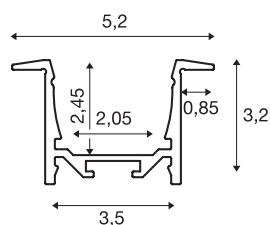

## GRAZIA 20

recess mounted profile, LED, 3m, white

GRAZIA 20 aluminium installation profile for inserting LED strips. Thanks to the separately available plastic covers, these profiles provide for homogeneous, glare-free light.

### TECHNICAL DATA

Item no.:	1000497
Length	300 cm
Width	5.2 cm
Height	3.2 cm
Installation length	300 cm
Installation width	3.5 cm
Installation depth	3 cm
Net weight	2.109 kg
Gross weight	2.977 kg
IP Code	IP 20
Assembly	Recessed
Assembly details	Ceiling, Wall, Wall with Acc.
Color	white
BIG WHITE Page	742

## Accessories

1000540	COVER , for GRAZIA 20, plastic, flat version, 3m, frosted
1000546	COVER , for GRAZIA 20, plastic, flat version, 3m, frosted
1000549	COVER , for GRAZIA 20, plastic, flat version, 3m, opaque
1000557	END CAPS , for GRAZIA 20 recess mounted profile, 2 pieces, white
1000571	LONG CONNECTOR for GRAZIA 20 , 2 pieces
1004932	GRAZIA 20 mounting spring , chrome / aluminium, 2 pcs