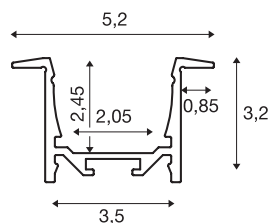

GRAZIA 20

recess mounted profile, LED, 3m, black

GRAZIA 20 aluminium installation profile for inserting LED strips Thanks to the separately available plastic covers, these profiles provide for homogeneous, glare-free light.

TECHNICAL DATA

Item no.:	1000498
Length	300 cm
Width	5.2 cm
Height	3.2 cm
Installation length	300 cm
Installation width	3.5 cm
Installation depth	3 cm
Net weight	2.089 kg
Gross weight	2.963 kg
IP Code	IP 20
Assembly	Recessed
Assembly details	Ceiling, Wall, Wall with Acc.
Color	black
BIG WHITE Page	742

Accessories

1000540	COVER , for GRAZIA 20, plastic, flat version, 3m, frosted
1000546	COVER , for GRAZIA 20, plastic, flat version, 3m, frosted
1000549	COVER , for GRAZIA 20, plastic, flat version, 3m, opaque
1000558	END CAPS , for GRAZIA 20 recess mounted profile, 2 pieces, black
1000571	LONG CONNECTOR for GRAZIA 20 , 2 pieces
1004932	GRAZIA 20 mounting spring , chrome / aluminium, 2 pcs