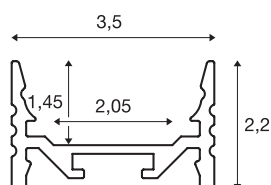

GRAZIA 20

surface mounted profile, LED, flat, grooved, 3m, aluminium

Flat, grooved GRAZIA 20 surface-mounted profile in 1, 2 and 3 m lengths, excluding cover for installing LED strips up to 20 mm wide. The profile is available in white, black and anodised aluminium.

TECHNICAL DATA

Item no.:	1000505
Length	300 cm
Width	3.5 cm
Height	2.2 cm
Net weight	1.291 kg
Gross weight	1.962 kg
IP Code	IP 20
Assembly	Surface
Assembly details	Ceiling, Ceiling with Acc., Pendant Profile, - Wall, Wall with Acc.
Color	aluminium
BIG WHITE Page	741