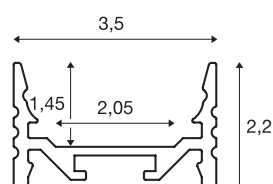

GRAZIA 20

surface mounted profile, LED, flat, grooved, 3m, white

Flat, grooved GRAZIA 20 surface-mounted profile in 1, 2 and 3 m lengths, excluding cover for installing LED strips up to 20 mm wide. The profile is available in white, black and anodised aluminium.

TECHNICAL DATA

Item no.:	1000506
Length	300 cm
Width	3.5 cm
Height	2.2 cm
Net weight	1.465 kg
Gross weight	2.22 kg
IP Code	IP 20
Assembly	Surface
Assembly details	Ceiling, Ceiling with Acc., Pendant Profile, - Wall, Wall with Acc.
Color	white
BIG WHITE Page	741