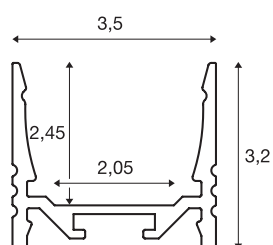

GRAZIA 20

surface mounted profile, LED, standard, grooved, 3m, aluminium

Grooved GRAZIA 20 surface-mounted profile in 1, 2 and 3 m lengths, excluding cover for installing LED strips up to 20 mm wide. The profile is available in white, black and anodised aluminium.

TECHNICAL DATA

Item no.:	1000514
Length	300 cm
Width	3.5 cm
Height	3.2 cm
Net weight	1.719 kg
Gross weight	2.606 kg
IP Code	IP 20
Assembly	Surface
Assembly details	Ceiling, Ceiling with Acc., Pendant Profile, - Wall, Wall with Acc.
Color	aluminium
BIG WHITE Page	741

Accessories

1000535	PENDELABHÄNGUNG , for GRAZIA 20 surface mounted profile, 2m LED, 2 pieces
1000536	MOUNTING CLIP , for GRAZIA 20 surface mounted profile, LED, invisible mounting clip, 2 pieces
1000537	MOUNTING CLIP , for GRAZIA 20 surface mounted profile, LED, visible mounting clip, 2 pieces
1000540	COVER , for GRAZIA 20, plastic, flat version, 3m, frosted
1000546	COVER , for GRAZIA 20, plastic, flat version, 3m, frosted
1000549	COVER , for GRAZIA 20, plastic, flat version, 3m, opaque
1000552	COVER , for GRAZIA 20, plastic, high version, 3m, opaque
1000555	COVER , for GRAZIA 20, plastic, high version, 3m, frosted
1000565	END CAPS , for GRAZIA 20 surface mounted profile standard, 2 pieces, flat version, aluminium
1000568	END CAPS , for GRAZIA 20 surface mounted profile standard, 2 pieces, high version, aluminium
1000571	LONG CONNECTOR for GRAZIA 20 , 2 pieces