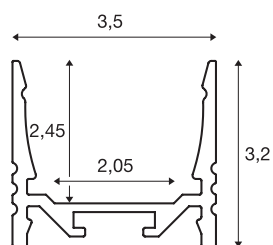

GRAZIA 20

surface mounted profile, LED, standard, grooved, 3m, white

Grooved GRAZIA 20 surface-mounted profile in 1, 2 and 3 m lengths, excluding cover for installing LED strips up to 20 mm wide. The profile is available in white, black and anodised aluminium.

TECHNICAL DATA

Item no.:	1000515
Length	300 cm
Width	3.5 cm
Height	3.2 cm
Net weight	1.911 kg
Gross weight	2.671 kg
IP Code	IP 20
Assembly	Surface
Assembly details	Ceiling, Ceiling with Acc., Pendant Profile, - Wall, Wall with Acc.
Color	white
BIG WHITE Page	741

Accessories

1000535	PENDELABHÄNGUNG , for GRAZIA 20 surface mounted profile, 2m LED, 2 pieces
1000536	MOUNTING CLIP , for GRAZIA 20 surface mounted profile, LED, invisible mounting clip, 2 pieces
1000537	MOUNTING CLIP , for GRAZIA 20 surface mounted profile, LED, visible mounting clip, 2 pieces
1000540	COVER , for GRAZIA 20, plastic, flat version, 3m, frosted
1000546	COVER , for GRAZIA 20, plastic, flat version, 3m, frosted
1000549	COVER , for GRAZIA 20, plastic, flat version, 3m, opaque
1000552	COVER , for GRAZIA 20, plastic, high version, 3m, opaque
1000555	COVER , for GRAZIA 20, plastic, high version, 3m, frosted
1000566	END CAPS , for GRAZIA 20 surface mounted profile standard, 2 pieces, flat version, white
1000569	END CAPS , for GRAZIA 20 surface mounted profile standard, 2 pieces, high version, white
1000571	LONG CONNECTOR for GRAZIA 20 , 2 pieces