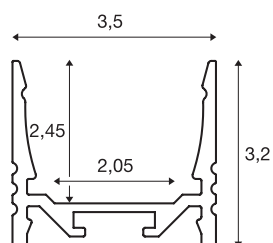

GRAZIA 20

surface mounted profile, LED, standard, grooved, 3m, black

Grooved GRAZIA 20 surface-mounted profile in 1, 2 and 3 m lengths, excluding cover for installing LED strips up to 20 mm wide. The profile is available in white, black and anodised aluminium.

TECHNICAL DATA

Item no.:	1000516
Length	300 cm
Width	3.5 cm
Height	3.2 cm
Net weight	1.775 kg
Gross weight	2.566 kg
IP Code	IP 20
Assembly	Surface
Assembly details	Ceiling, Ceiling with Acc., Pendant Profile, - Wall, Wall with Acc.
Color	black
BIG WHITE Page	741

Accessories

1000535	PENDELABHÄNGUNG , for GRAZIA 20 surface mounted profile, 2m LED, 2 pieces
1000536	MOUNTING CLIP , for GRAZIA 20 surface mounted profile, LED, invisible mounting clip, 2 pieces
1000537	MOUNTING CLIP , for GRAZIA 20 surface mounted profile, LED, visible mounting clip, 2 pieces
1000540	COVER , for GRAZIA 20, plastic, flat version, 3m, frosted
1000546	COVER , for GRAZIA 20, plastic, flat version, 3m, frosted
1000549	COVER , for GRAZIA 20, plastic, flat version, 3m, opaque
1000552	COVER , for GRAZIA 20, plastic, high version, 3m, opaque
1000555	COVER , for GRAZIA 20, plastic, high version, 3m, frosted
1000567	END CAPS , for GRAZIA 20 surface mounted profile standard, 2 pieces, flat version, black
1000570	END CAPS , for GRAZIA 20 surface mounted profile standard, 2 pieces, high version, black
1000571	LONG CONNECTOR for GRAZIA 20 , 2 pieces