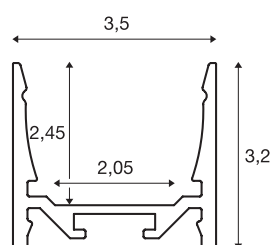

GRAZIA 20

surface mounted profile, LED, standard, smooth, 3m, aluminium

Smooth GRAZIA 20 surface-mounted profile in 1, 2 and 3 m lengths, excluding cover for installing LED strips up to 20 mm wide. The profile is available in white, black and anodised aluminium.

TECHNICAL DATA

Item no.:	1000523
Length	300 cm
Width	3.5 cm
Height	3.2 cm
Net weight	1.793 kg
Gross weight	2.525 kg
IP Code	IP 20
Assembly	Surface
Assembly details	Ceiling, Ceiling with Acc., Pendant Profile, - Wall, Wall with Acc.
Color	aluminium
BIG WHITE Page	741

Accessories

1000535	PENDELABHÄNGUNG , for GRAZIA 20 surface mounted profile, 2m LED, 2 pieces
1000536	MOUNTING CLIP , for GRAZIA 20 surface mounted profile, LED, invisible mounting clip, 2 pieces
1000537	MOUNTING CLIP , for GRAZIA 20 surface mounted profile, LED, visible mounting clip, 2 pieces
1000540	COVER , for GRAZIA 20, plastic, flat version, 3m, frosted
1000546	COVER , for GRAZIA 20, plastic, flat version, 3m, frosted
1000549	COVER , for GRAZIA 20, plastic, flat version, 3m, opaque
1000552	COVER , for GRAZIA 20, plastic, high version, 3m, opaque
1000555	COVER , for GRAZIA 20, plastic, high version, 3m, frosted
1000565	END CAPS , for GRAZIA 20 surface mounted profile standard, 2 pieces, flat version, aluminium
1000568	END CAPS , for GRAZIA 20 surface mounted profile standard, 2 pieces, high version, aluminium
1000571	LONG CONNECTOR for GRAZIA 20 , 2 pieces