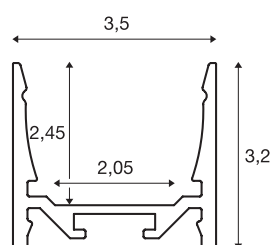

## GRAZIA 20

surface mounted profile, LED, standard, smooth, 3m, white

Smooth GRAZIA 20 surface-mounted profile in 1, 2 and 3 m lengths, excluding cover for installing LED strips up to 20 mm wide. The profile is available in white, black and anodised aluminium.

## TECHNICAL DATA

Item no.:	1000524
Length	300 cm
Width	3.5 cm
Height	3.2 cm
Net weight	1.849 kg
Gross weight	2.536 kg
IP Code	IP 20
Assembly	Surface
Assembly details	Ceiling, Ceiling with Acc., Pendant Profile, - Wall, Wall with Acc.
Color	white
BIG WHITE Page	741

## Accessories

1000535	PENDELABHÄNGUNG , for GRAZIA 20 surface mounted profile, 2m LED, 2 pieces
1000536	MOUNTING CLIP , for GRAZIA 20 surface mounted profile, LED, invisible mounting clip, 2 pieces
1000537	MOUNTING CLIP , for GRAZIA 20 surface mounted profile, LED, visible mounting clip, 2 pieces
1000540	COVER , for GRAZIA 20, plastic, flat version, 3m, frosted
1000546	COVER , for GRAZIA 20, plastic, flat version, 3m, frosted
1000549	COVER , for GRAZIA 20, plastic, flat version, 3m, opaque
1000552	COVER , for GRAZIA 20, plastic, high version, 3m, opaque
1000555	COVER , for GRAZIA 20, plastic, high version, 3m, frosted
1000566	END CAPS , for GRAZIA 20 surface mounted profile standard, 2 pieces, flat version, white
1000569	END CAPS , for GRAZIA 20 surface mounted profile standard, 2 pieces, high version, white
1000571	LONG CONNECTOR for GRAZIA 20 , 2 pieces