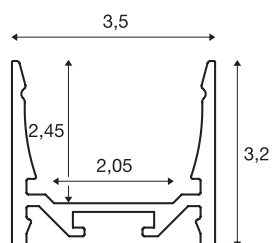

GRAZIA 20

surface mounted profile, LED, standard, smooth, 3m, black

Smooth GRAZIA 20 surface-mounted profile in 1, 2 and 3 m lengths, excluding cover for installing LED strips up to 20 mm wide. The profile is available in white, black and anodised aluminium.

TECHNICAL DATA

Item no.:	1000525
Length	300 cm
Width	3.5 cm
Height	3.2 cm
Net weight	1.877 kg
Gross weight	2.553 kg
IP Code	IP 20
Assembly	Surface
Assembly details	Ceiling, Ceiling with Acc., Pendant Profile, - Wall, Wall with Acc.
Color	black
BIG WHITE Page	741