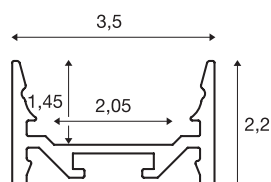

GRAZIA 20

surface mounted profile, LED, flat, smooth, 3m, white

Flat, smooth GRAZIA 20 surface-mounted profile in 1, 2 and 3 m lengths, excluding cover for installing LED strips up to 20 mm wide. The profile is available in white, black and anodised aluminium.

TECHNICAL DATA

Item no.:	1000533
Length	300 cm
Width	3.5 cm
Height	2.2 cm
Net weight	1.443 kg
Gross weight	2.037 kg
IP Code	IP 20
Assembly	Surface
Assembly details	Ceiling, Ceiling with Acc., Pendant Profile, - Wall, Wall with Acc.
Color	white
BIG WHITE Page	741