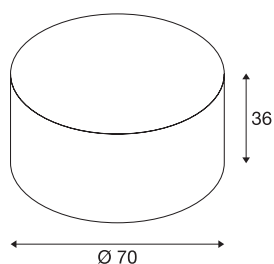

FENDA

lamp shade, white, Ø70cm

FENDA lamp shade with diameter of 700 mm and 350 mm in height in white.

TECHNICAL DATA

Item no.:	1000579
Height	36 cm
Diameter	70 cm
Net weight	1.599 kg
Gross weight	4.357 kg
IP Code	IP 20
Assembly	Mobile
Color	white
BIG WHITE Page	277

Accessories

1000957	ACRYLIC GLASS COVER , for FENDA, Ø70cm
---------	---