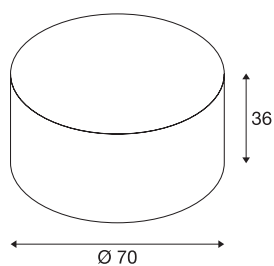

FENDA

lamp shade, black/copper, Ø70cm

FENDA lamp shade with 700 mm diameter and 350 mm height in black/copper.

TECHNICAL DATA

Item no.:	1000580
Height	36 cm
Diameter	70 cm
Net weight	1.59 kg
Gross weight	4.38 kg
IP Code	IP 20
Assembly	Mobile
Color	copper
BIG WHITE Page	277

Accessories

1000957	ACRYLIC GLASS COVER , for FENDA, Ø70cm
---------	---