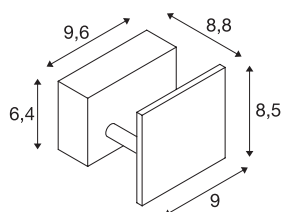

## MANA

wall light, LED, 2000K-3000K Dim to Warm, white, W/H/D 9,6/8,5/8,8 cm

The white MANA 96 wall light from our MIX & MATCH light system can be individually combined with our MANA lamp shades. The built-in LED lamp provides homogeneous lighting. The lighting atmosphere can be adjusted/dimmed in an uncomplicated way using the dim-to-warm function. This luminaire contains built-in LED lamps.

## TECHNICAL DATA

|                                     |                        |
|-------------------------------------|------------------------|
| Item no.:                           | 1000613                |
| Primary nominal voltage             | 220-240V ~50/60Hz mA/V |
| Secondary power / secondary voltage | 350mA                  |
| Width                               | 9.6 cm                 |
| Height                              | 8.5 cm                 |
| Depth                               | 8.8 cm                 |
| Net weight                          | 0.424 kg               |
| Gross weight                        | 0.515 kg               |
| IP Code                             | IP 20                  |
| Safety class                        | I                      |
| Assembly                            | Surface                |
| Assembly details                    | Wall                   |
| Dimmable                            | Yes                    |
| Dimming technology                  | trailing edge          |
| Wattage                             | 8.3 W                  |
| Lumen                               | 520 lm                 |
| Colour temperature                  | 2000-3000 Kelvin       |
| Color                               | white                  |
| CRI                                 | 90                     |
| LXXBXX data                         | L70B50                 |
| BIG WHITE Page                      | 186                    |