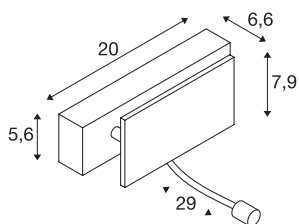

MANA

wall light, spot, LED, 3000K, white/chrome, W/H/D
20/7,9/6,6 cm

The white MANA LED spot wall light from our MIX & MATCH light system can be individually combined with our MANA lamp shades. The built-in LED lamp in the swivel arm provides targeted illumination. The lighting atmosphere can be adjusted/dimmed in an uncomplicated way using the dim-to-warm function. This luminaire contains built-in LED lamps.

TECHNICAL DATA

Item no.:	1000615
Number of different light outlets	2
Primary nominal voltage	220-240V ~50/60Hz mA/V
Secondary power / secondary voltage	350/500mA
Width	20 cm
Height	7.9 cm
Depth	6.6 cm
Net weight	0.733 kg
Gross weight	1.109 kg
IP Code	IP 20
Safety class	I
Assembly	Surface
Assembly details	Wall
Wattage	11 W
Lumen	730 lm
Colour temperature	3000 Kelvin
Beam angle	30 °
Color	white
CRI	80
LXXBXX data	L70B50
BIG WHITE Page	187

Light Source

916381	
	

Accessories

1000621	MANA , lamp shade, wood, grey/brown, L/H/T 29/9,5/7 cm
1000622	MANA , lamp shade, wood, white, L/H/T 29/9,5/7 cm
1000623	MANA , lamp shade, aluminium, white, L/H/T 29/9,5/7 cm
1000624	MANA , lamp shade, aluminium, polished aluminium, L/H/T 29/9,5/7 cm
1000625	MANA , lamp shade, aluminium, brushed brass, L/H/T 29/9,5/7 cm
1000628	MANA , lamp shade, aluminium, white, L/H/T 27/13,5/6,5 cm
1000630	MANA , lamp shade, aluminium, brushed brass, L/H/T 27/13,5/6,5 cm
1000825	MANA , lamp shade W/- H/D 30,9/9,5/7,4 cm, plaster, white